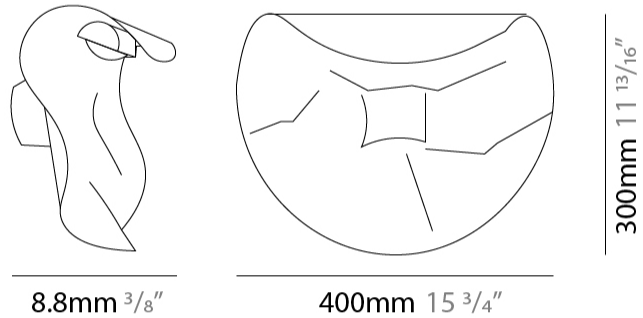

NON SO! SURFACE

D132134- _____
base number

1. To build a product code in our configurator select the specify button on the base model # product page
2. To build a manual product code on this datasheet choose from the options listed below in blue font and add the suffix to the base model #

GENERAL

Series: Non So!
Brand: Knikerboker
Division: Design
Mounting Type: Surface
Mounting Location: Wall
Subcategory: Ambient

PHYSICAL

Shape: Abstract
Length (mm): 400
Length (in): 15 3/4
Height (mm): 300
Height (in): 11 13/16
Extension (mm): 180
Extension (in): 7 1/16
Light Distribution: Indirect
Fixture Finish: EWH / EBK / MAN / COF / PRD / SLF / GLF / CLF / BRL / EWS / EWG / EWC / EWR / EBS / EBG / EBC / EBC / EBB / MAS / MAD / MAC / MAB / COS / CGO / CCL / CBL / PRS / PRG / PRC / PRB
Fixture Material: Metal

ELECTRICAL

Lamp Type: LED
Input Wattage (W): 10.5
Total Output Wattage (W): 10
Dimming: Tri-Mode (Non-Dimming and Phase Dimming (120Vac only) and 0-10V Dimming)
Driver Included: Yes
Driver Location: Integrated
Driver Type: Constant Current - Universal
Driver Class: Class 2
Input Voltage (V): 120 - 277
Constant Current (MA): 250

LED

Number of LEDs: 1
Color Temperature (°K): 3000
Max. Delivered Lumen (lm): 1100
CRI: >85 CRI
Lamp Life (hrs): 50000

OPTICAL

RATINGS AND CERTIFICATIONS

Certified By: Certified for North American Standards
IP rating: IP20

PROJECT
TYPE
SPECIFIER
QUANTITY
DATE